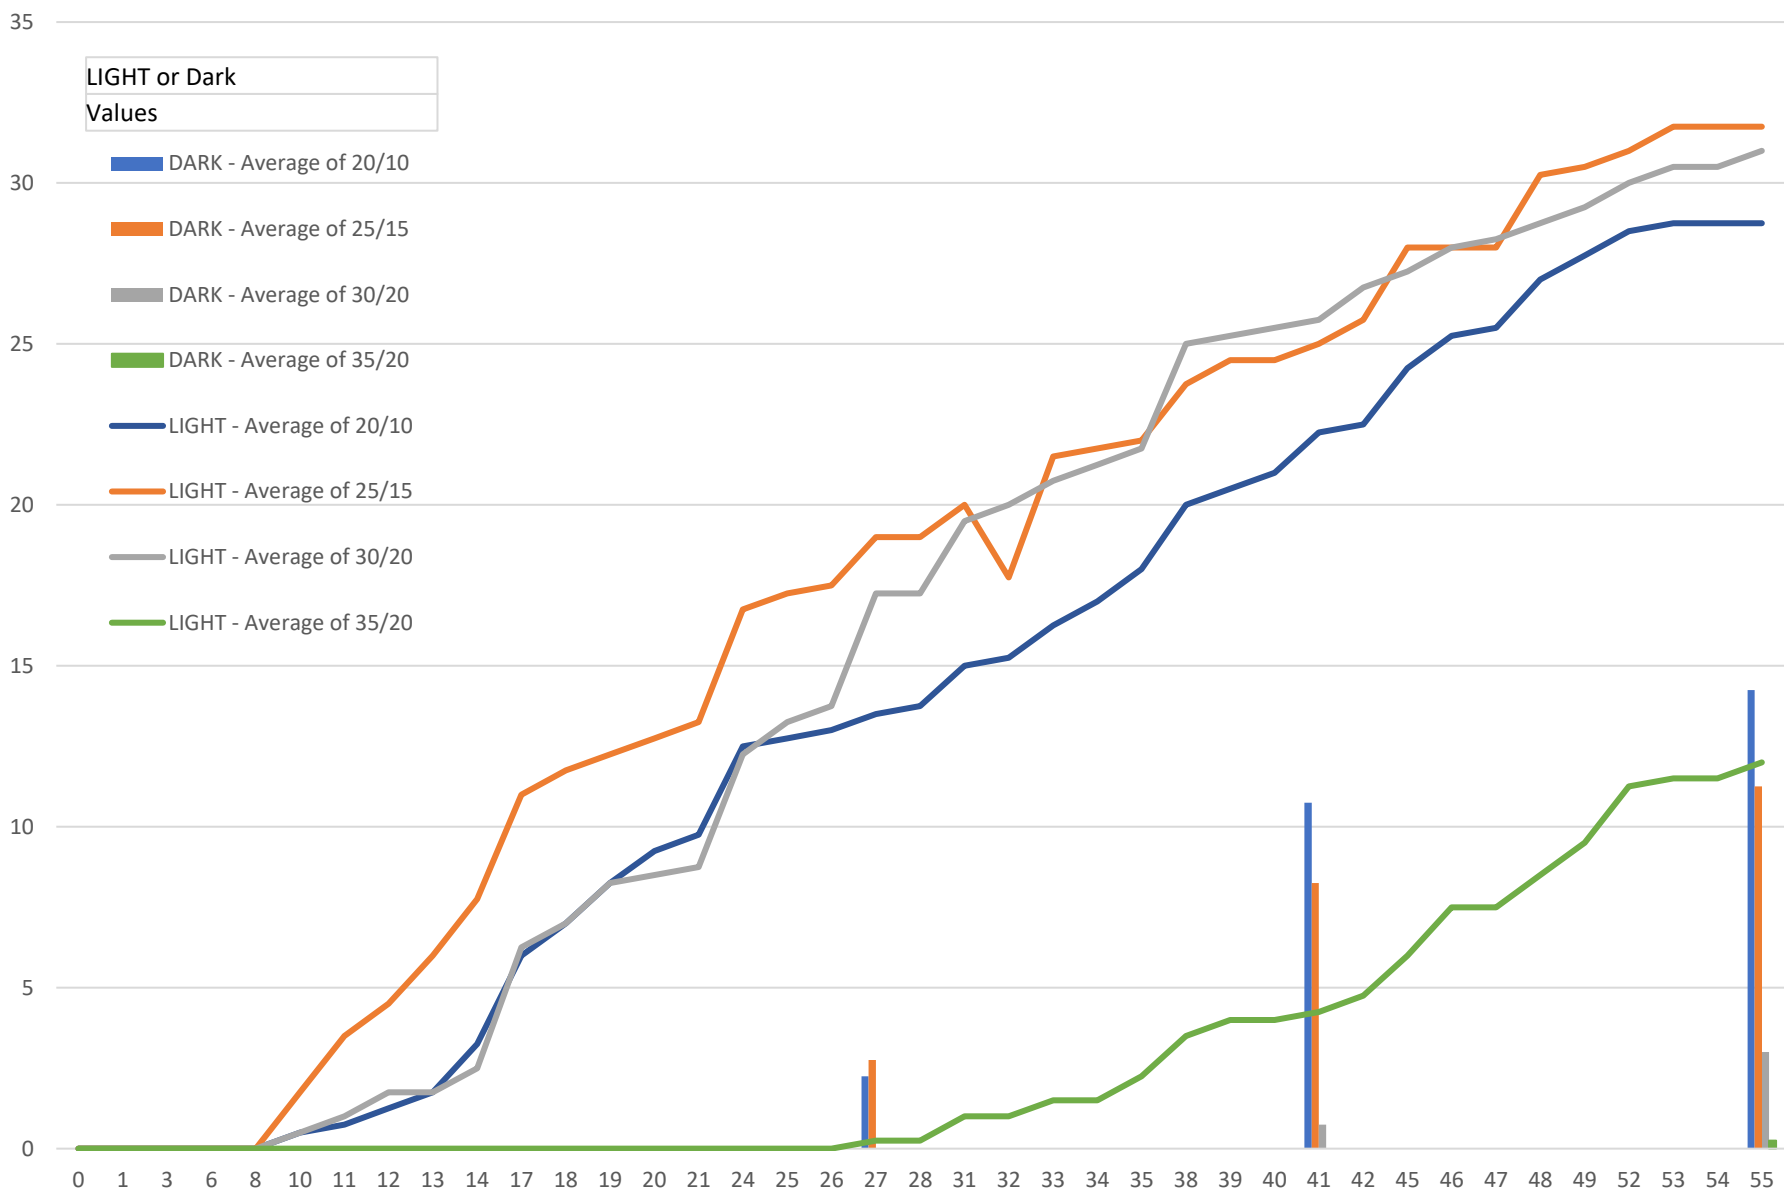

Average of 20/10 Average of 25/15 Average of 30/20 Average of 35/20

Days after seeding