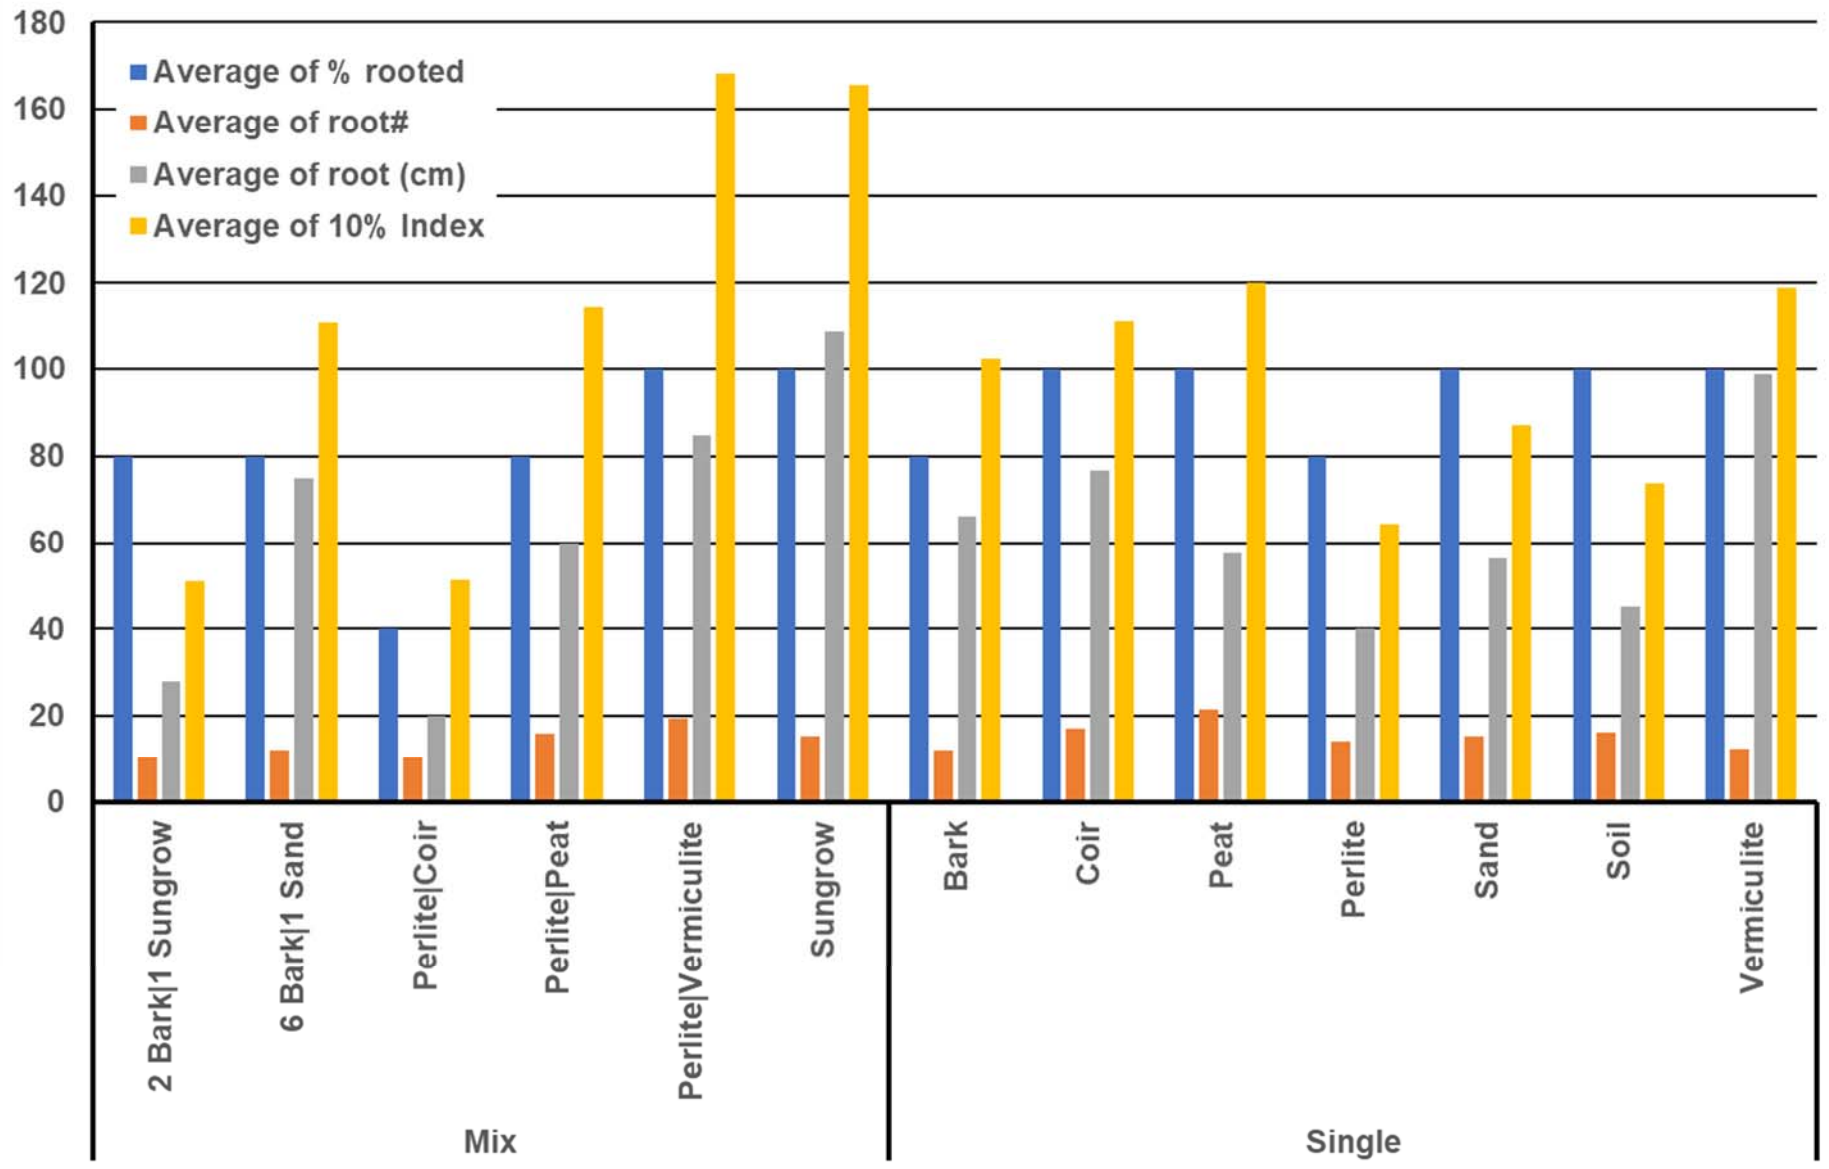

Gardenia stem cutting propagation

Row Labels	Average of % rooted	Average of root#	Average of root (cm)	Average of 10% Index
<b>Mix</b>				
2 Bark 1 Sungrow	80	10	28	51
6 Bark 1 Sand	80	12	75	111
Perlite Coir	40	10	20	51
Perlite Peat	80	16	60	114
Perlite Vermiculite	100	19	85	168
Sungrow	100	15	109	166
<b>Single</b>				
Bark	80	12	66	102
Coir	100	17	77	111
Peat	100	22	58	120
Perlite	80	14	40	64
Sand	100	15	56	87
Soil	100	16	45	74
Vermiculite	100	12	99	119

Type	substrate	cutting	root#	root (cm)	% rooted	10% Index
Single	Sand	1	10	70	100	70
Single	Sand	2	16	44	100	70.4
Single	Sand	3	13	28	100	36.4
Single	Sand	4	11	70	100	77
Single	Sand	5	26	70	100	182
Single	Vermiculite	1	12	80	100	96
Single	Vermiculite	2	9	121	100	108.9
Single	Vermiculite	3	17	102	100	173.4
Single	Vermiculite	4	8	102	100	81.6
Single	Vermiculite	5	15	90	100	135
Single	Soil	1	13	36	100	46.8
Single	Soil	2	20	54	100	108
Single	Soil	3	11	54	100	59.4
Single	Soil	4	9	38	100	34.2
Single	Soil	5	28	43	100	120.4
Single	Peat	1	8	50	100	40
Single	Peat	2	33	26	100	85.8
Single	Peat	3	18	77	100	138.6
Single	Peat	4	23	50	100	115
Single	Peat	5	26	85	100	221
Single	Coir	1	28	11	100	30.8
Single	Coir	2	15	93	100	139.5
Single	Coir	3	17	82	100	139.4
Single	Coir	4	15	98	100	147
Single	Coir	5	10	100	100	100
Single	Bark	1	0	0	0	0
Single	Bark	2	7	67	100	46.9
Single	Bark	3	19	92	100	174.8
Single	Bark	4	16	91	100	145.6
Single	Bark	5	18	80	100	144
Single	Perlite	1	27	48	100	129.6
Single	Perlite	2	7	75	100	52.5
Single	Perlite	3	17	43	100	73.1
Single	Perlite	4	0	0	0	0
Single	Perlite	5	19	35	100	66.5
Mix	Perlite Peat	1	0	0	0	0
Mix	Perlite Peat	2	29	68	100	197.2
Mix	Perlite Peat	3	13	80	100	104
Mix	Perlite Peat	4	11	81	100	89.1
Mix	Perlite Peat	5	26	70	100	182
Mix	6 Bark 1 Sand	1	13	109	100	141.7